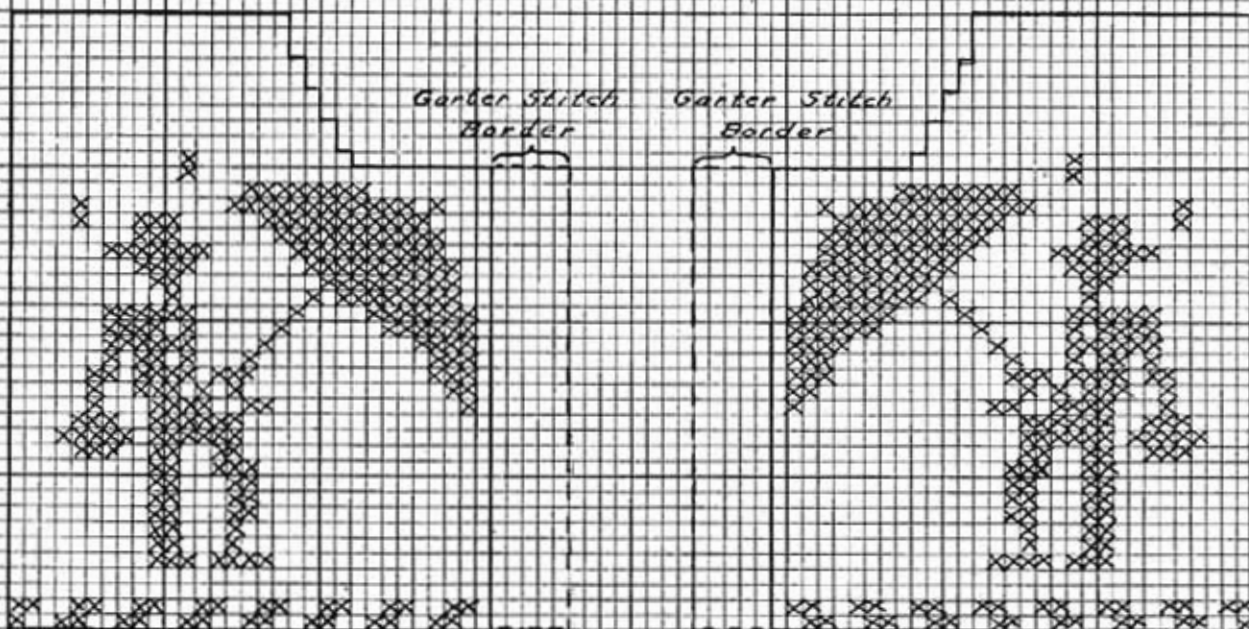

Top of Back

Start here  
on knit row

Garter Stitch  
Border

Garter Stitch  
Border

Start here on knit row  
Right Front

Start here on knit row  
Left Front

Rain Design

2-Row Border

X = Black