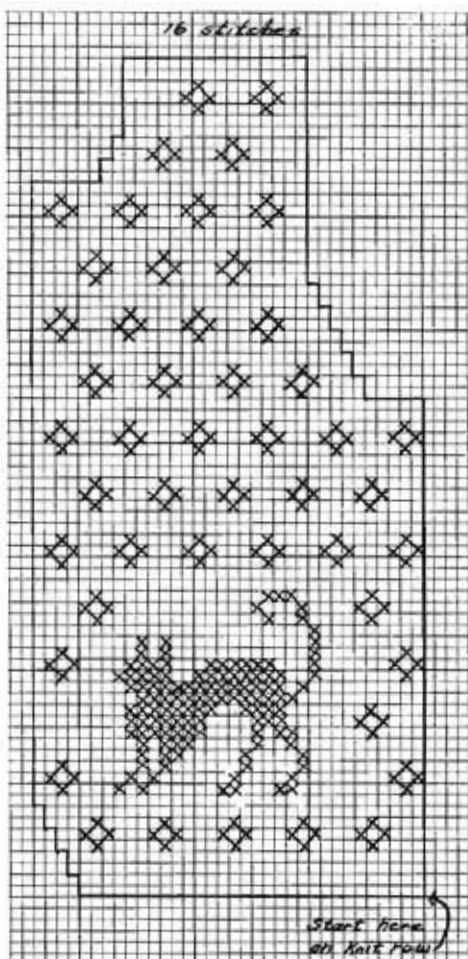

16 stitches

**RIGHT FRONT**

16 stitches

**LEFT FRONT**

**BACK**  
X = Pattern Color